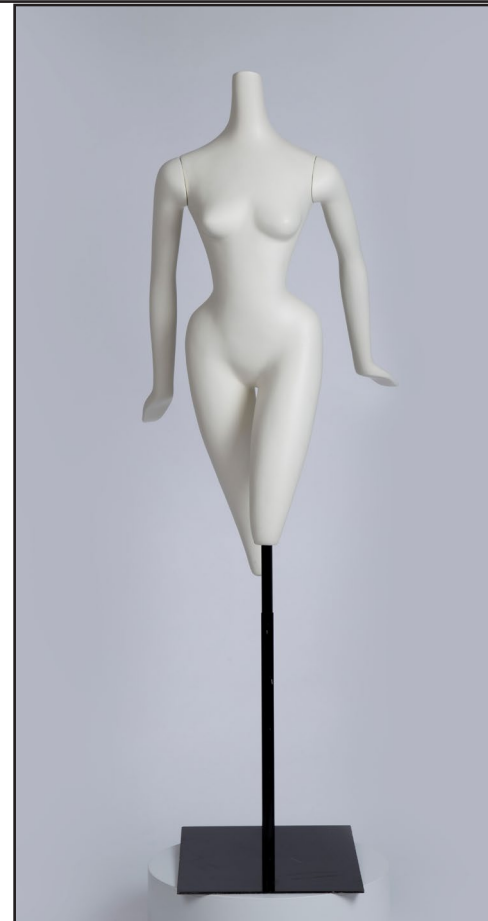

Torso W

Mohr
Models

Name:
Tailor Female_1092
Manufacture:
Tailor's NY
Color:
Creamy White
Quantity:
8

Name:
Classic long Female_1095
Manufacture:
Genesis
Color:
Creamy White
Quantity:
18

Name:
Classic long Female_1097
Manufacture:
Genesis
Color:
Black
Quantity:
4

Name:
Classic short Female_1099
Manufacture:
Genesis
Color:
Creamy White
Quantity:
6

Torso W

Mohr
Models

Name:
Structure_1100
Manufacture:
Bonaveri
Color:
Creamy
Quantity:
1

Name:
Donna Karan_1150
Manufacture:
Donna-Karan
Color:
Creamy White
Quantity:
4

Name:
Donna Karan_1151
Manufacture:
Donna-Kran
Color:
Creamy White
Quantity:
1

Name:
Feminin short_1147
Manufacture:
Genesis
Color:
White Matt
Quantity:
2

Torso W

Mohr
Models

Name:
Feminin_1144
Manufacture:
Genesis
Color:
White Matt
Quantity:
9