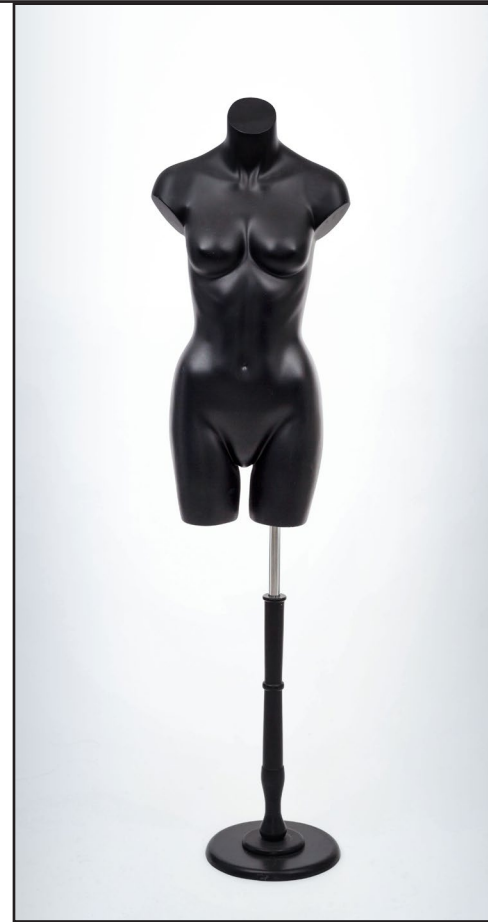

Name:
Feminin_1145
Manufacture:
Genesis
Color:
Black Matt
Quantity:
3