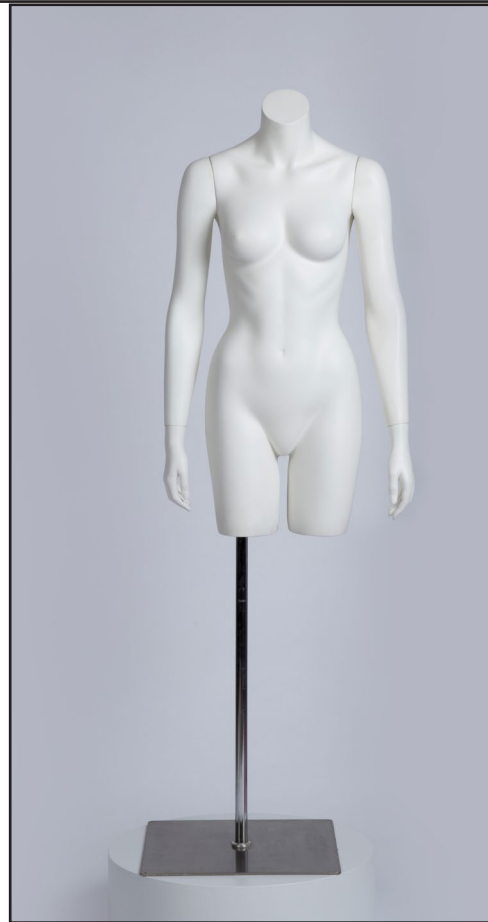

Torso W

Mohr
Models

Name:
Tailor Female_1092
Manufacture:
Tailor's NY
Color:
Creamy White
Quantity:
8

Name:
Classic long Female_1095
Manufacture:
Genesis
Color:
Creamy White
Quantity:
18

Name:
Classic long Female_1097
Manufacture:
Genesis
Color:
Black
Quantity:
4

Name:
Classic short Female_1099
Manufacture:
Genesis
Color:
Creamy White
Quantity:
6

Torso W

Mohr
Models

Name:
Structure_1100
Manufacture:
Bonaveri
Color:
Creamy
Quantity:
1

Name:
Donna Karan_1150
Manufacture:
Donna-Karan
Color:
Creamy White
Quantity:
4

Name:
Donna Karan_1151
Manufacture:
Donna-Kran
Color:
Creamy White
Quantity:
1

Name:
Feminin short_1147
Manufacture:
Genesis
Color:
White Matt
Quantity:
2

Torso W

Mohr
Models

Name:
Feminin_1144
Manufacture:
Genesis
Color:
White Matt
Quantity:
9

Name:
Feminin long_1146
Manufacture:
Genesis
Color:
White Matt
Quantity:
2

Name:
Feminin_1145
Manufacture:
Genesis
Color:
Black Matt
Quantity:
3

Name:
System Jeans_1091
Manufacture:
Genesis
Color:
White Matt
Quantity:
7