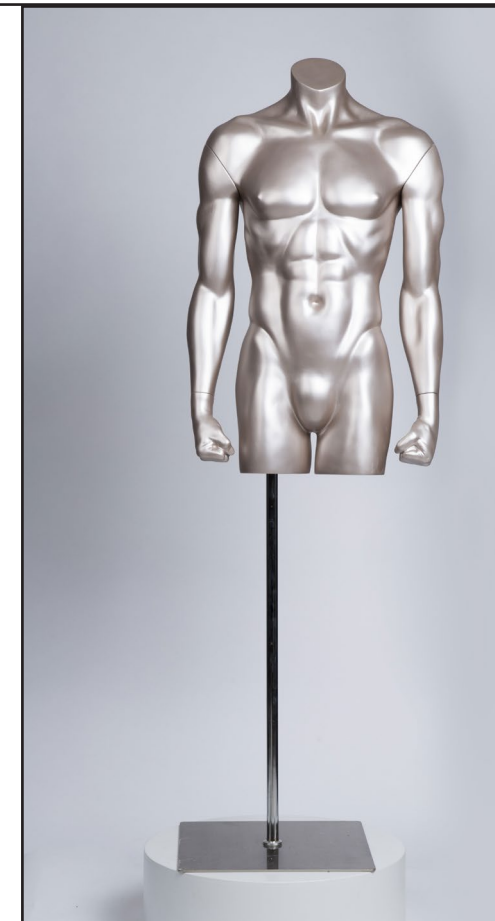

Torso M

Mohr
Models

Name:
Tailor Male_1093
Manufacture:
Tailor's NY
Color:
Creamy White
Quantity:
8

Name:
Stockman Male_1094
Manufacture:
Stockman
Color:
Creamy White
Quantity:
3

Name:
Classic long Male_1096
Manufacture:
Genesis
Color:
Creamy White
Quantity:
9

Name:
Classic short Male_1098
Manufacture:
Genesis
Color:
Creamy White
Quantity:
1

Torso M

Mohr
Models

Name:
Masculin_1252
Manufacture:
Genesis
Color:
Black
Quantity:
3

Name:
Masculin_1253
Manufacture:
Genesis
Color:
White Glossy
Quantity:
1

Name:
Masculin long_1254
Manufacture:
Rootstein
Color:
White Glossy
Quantity:
6

Name:
Masculin long_1255
Manufacture:
Rootstein
Color:
Shiny Bronze
Quantity:
5

Torso M

Mohr
Models

Name:
Masculin_1256
Manufacture:
Genesis
Color:
White Matt
Quantity:
1